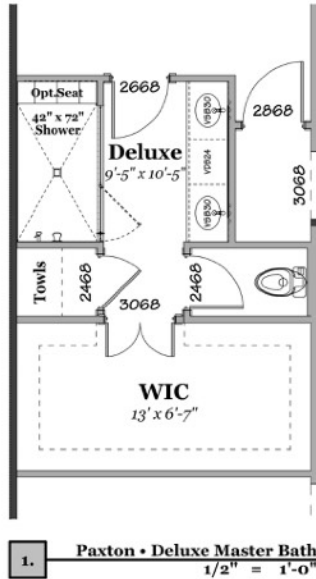

B BROOKSTONE H O M E S

Built for Living, Designed for You

The Paxton

**For Illustration Only Details will vary*

The Paxton

*For Illustration Only Details will vary

1. Paxton • Deluxe Master Bath
1/2" = 1'-0"

1. Paxton • Luxury Master Bath
1/2" = 1'-0"

*For Illustration Only Details will vary