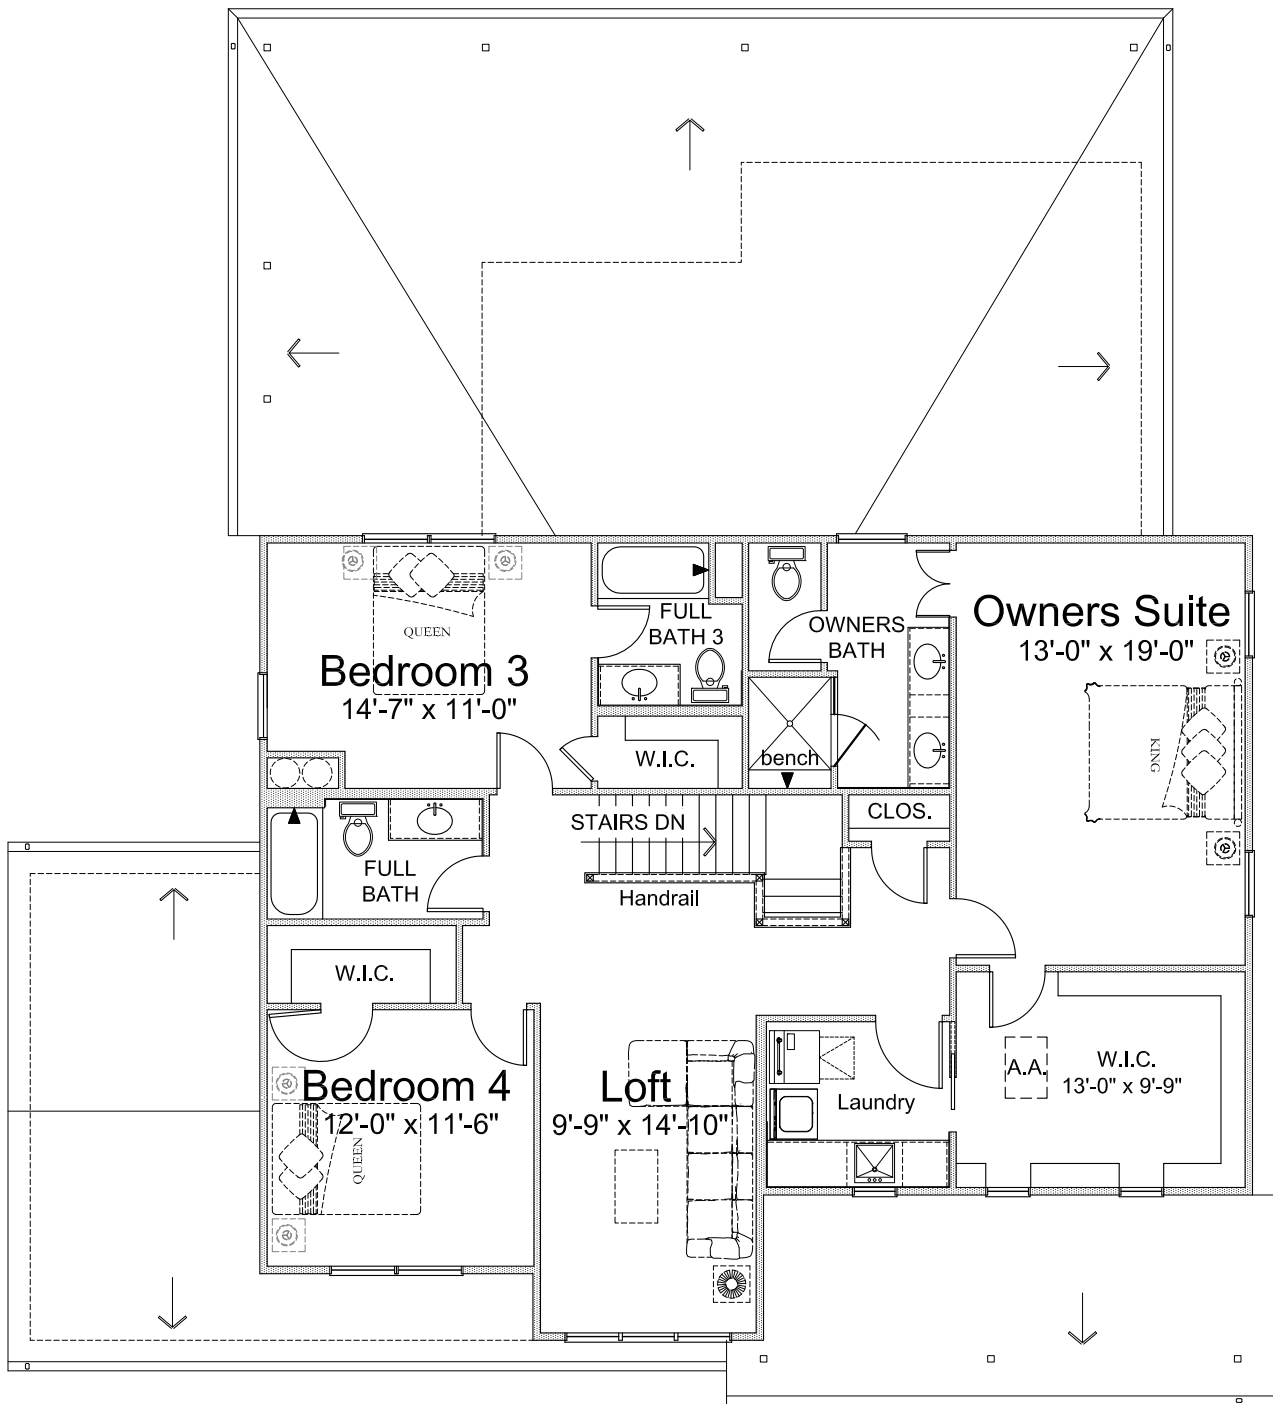

BROOKSTONE

H O M E S

7203 Wooster Pike - Cincinnati, Ohio 45227

Front Elevation C

THE MERIDIAN

First Floor

FIRST FLOOR 1460 SQ.FT.

THE MERIDIAN

Second Floor

SECOND FLOOR 1433 SQ.FT.

THE MERIDIAN

Unfinished Basement

BASEMENT SLAB 1358 SQ.FT.

THE MERIDIAN