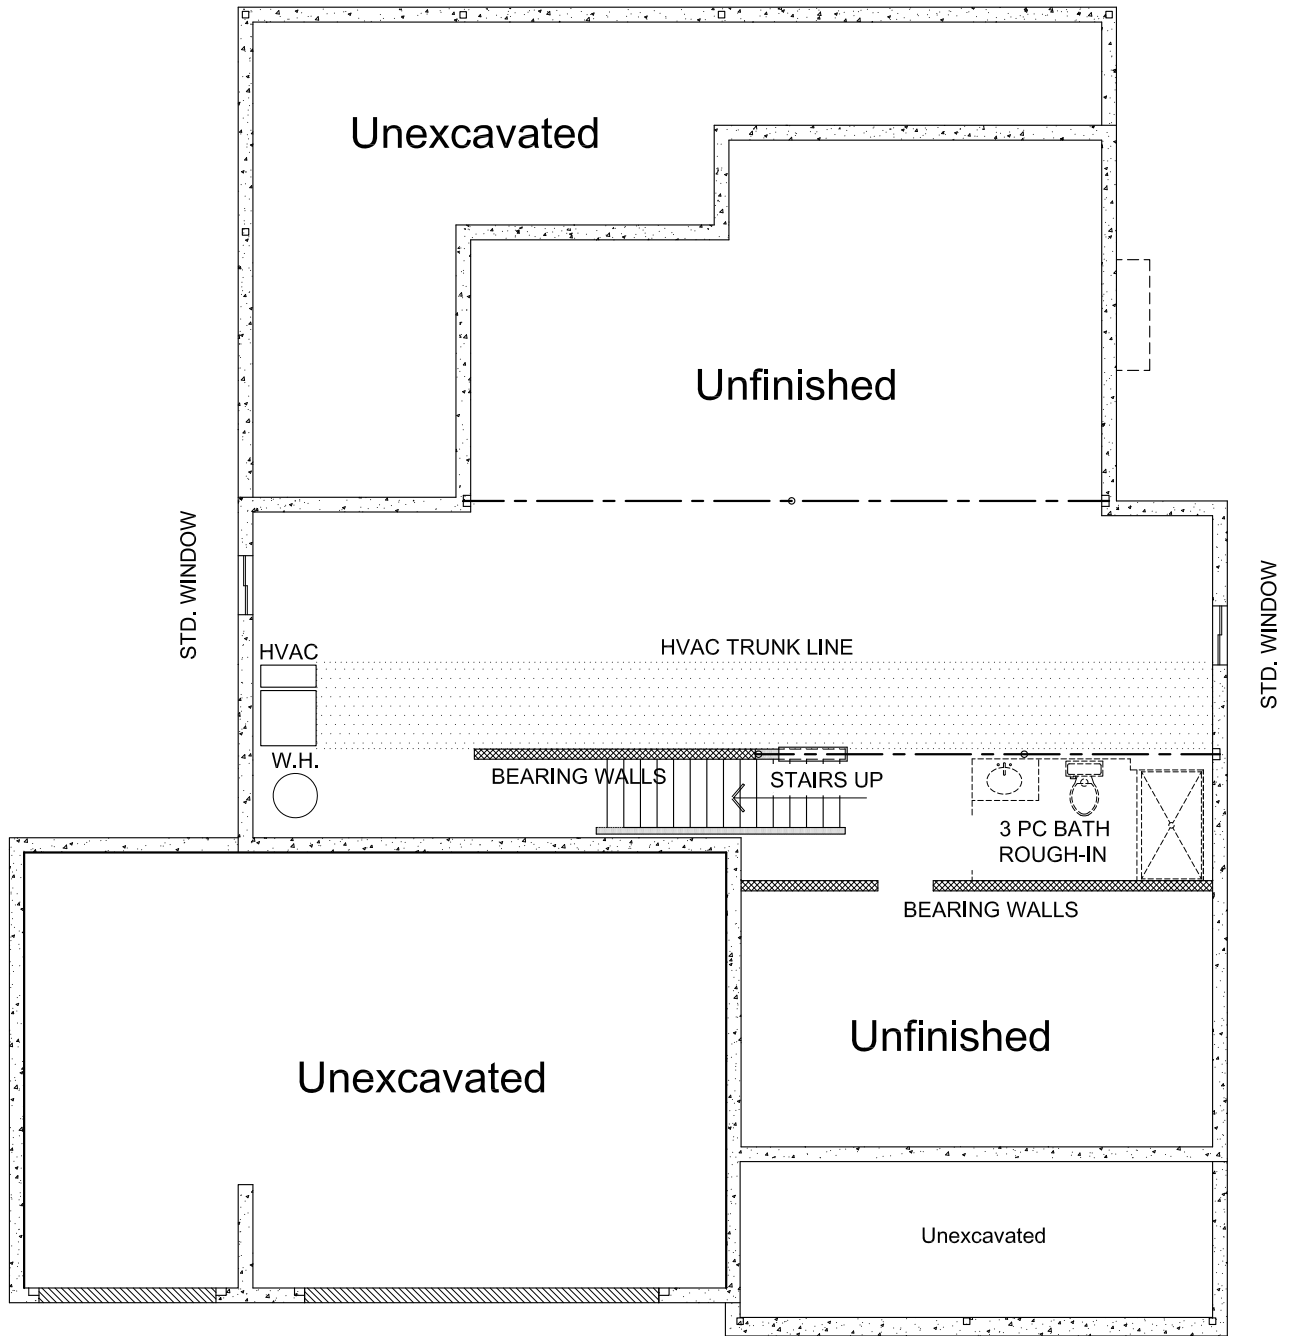

BROOKSTONE

H O M E S

7203 Wooster Pike - Cincinnati, Ohio 45227

Front Elevation C

THE MERIDIAN

First Floor

FIRST FLOOR 1460 SQ.FT.

THE MERIDIAN

Second Floor

SECOND FLOOR 1433 SQ.FT.

THE MERIDIAN

Unfinished Basement

BASEMENT SLAB 1358 SQ.FT.

THE MERIDIAN