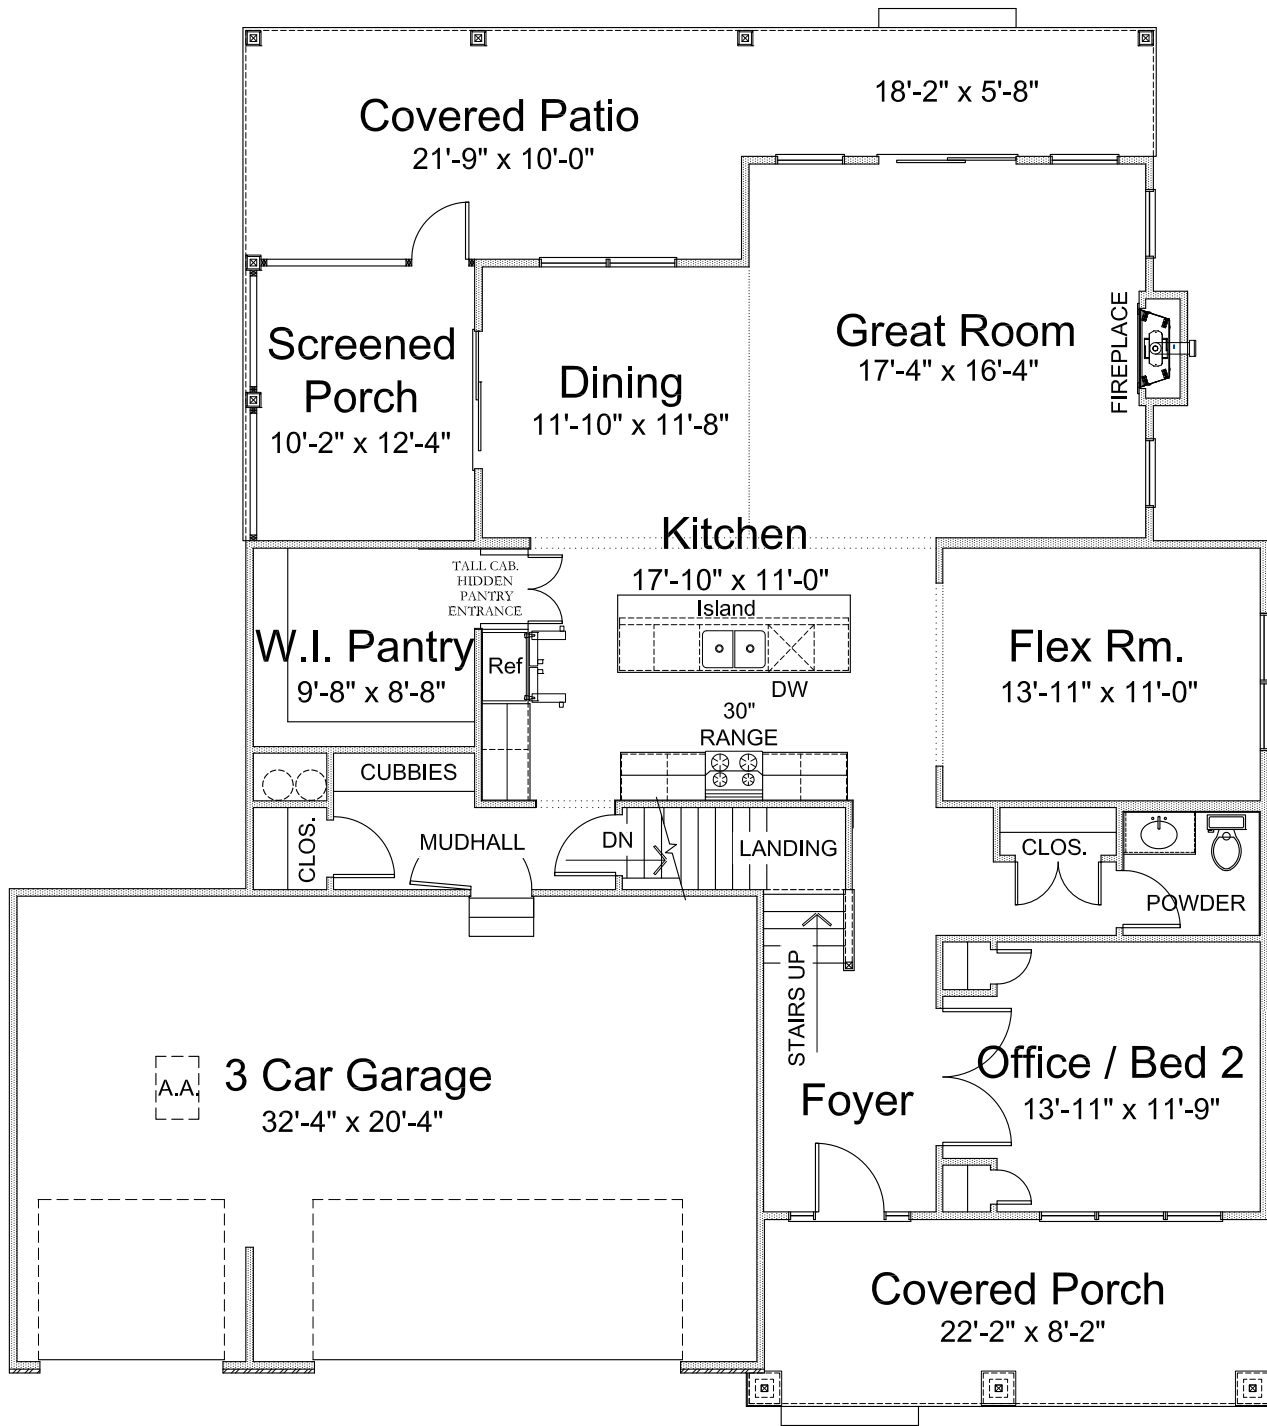

BROOKSTONE

H O M E S

7203 Wooster Pike - Cincinnati, Ohio 45227

Front Elevation C

THE MERIDIAN

First Floor

FIRST FLOOR 1460 SQ.FT.

THE MERIDIAN

Second Floor

SECOND FLOOR 1433 SQ.FT.

THE MERIDIAN

Unfinished Basement

BASEMENT SLAB 1358 SQ.FT.

THE MERIDIAN